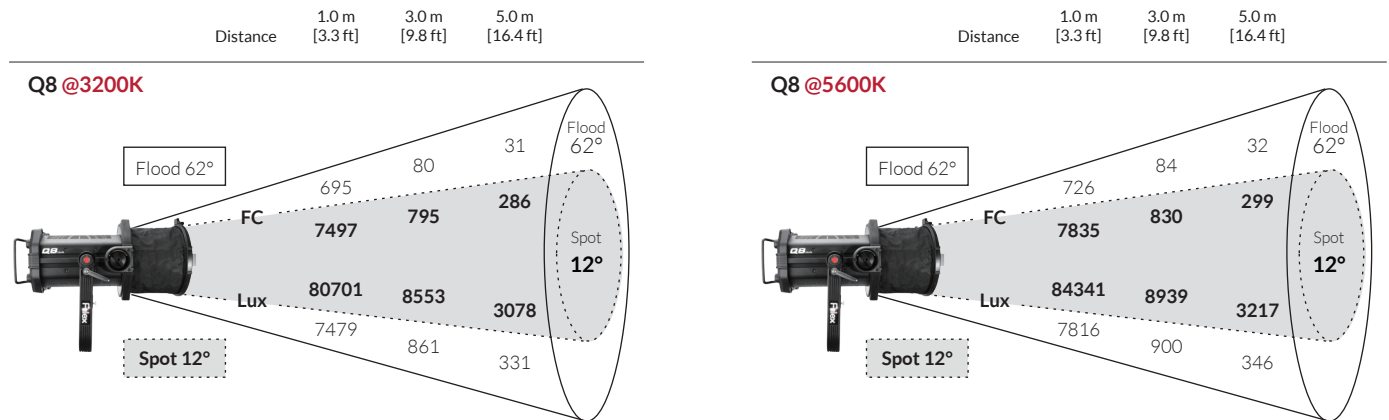

SPECIFICATIONS

Fresnel Diameter	8"
Beam Angle	12°- 62°
CCT Range	2000-10000K continuous tuning + magenta/green shift
CRI	95 typical
TLCI	90 typical
Control Modes	CCT, HSI, RGBW, Gels, CCTRGBW, CCTHSI, CIExy, ICTHS
Dimming	100 - 0% flicker free
Dimming Modes	Smooth, Sharp
Light Engine	DiCon Dense Matrix LED
Power Consumption	320W max AC | 300W max DC
BTUs/hour	1091 (BTUs/hour) max
DC Input	48V DC
AC Input	100 - 240V AC, 50 ~ 60Hz
Power Port	XLR-3
DMX/RDM Port	XLR-5
Ethernet	sACN, ArtNet
Weight	Fixture: 17 lbs / 7.7kg (includes yoke) | Power adapter: 4.8 lbs/2.2kg
Size (L x W x H)	13.8" x 12.7" x 19.8" / 35.3cm x 32.3cm x 50.3cm
Mount Type	Combo (baby stud female / junior stud male)
IP Rating	IP-X5 (water-resistant)
Thermal Design	Aluminum extrusion cooling system w/ fan
Operating Temperature	32 - 104°F / 0 - 40°C

PHOTOMETRIC DATA

OPTIONAL ACCESSORIES

DC Jumper Cable, 6 ft