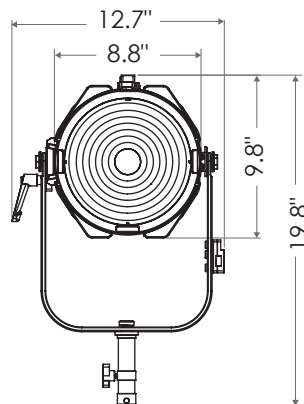

## BEAM PROFILE

### SPECIFICATIONS

Fresnel Diameter	8"
Beam Angle	12°- 62°
CCT Range	2000-10000K continuous tuning + magenta/green shift
CRI	95 typical
TLCI	90 typical
Control Modes	CCT, HSI, RGBW, Gels, CCTRGBW, CCTHSI, CIExy, ICTHS
Dimming	100 - 0% flicker free
Dimming Modes	Smooth, Sharp
Light Engine	DiCon Dense Matrix LED
Power Consumption	320W max AC   300W max DC
BTUs/hour	1091 (BTUs/hour) max
DC Input	48V DC
AC Input	100 - 240V AC, 50 ~ 60Hz
Power Port	XLR-3
DMX/RDM Port	XLR-5
Ethernet	sACN, ArtNet
Weight	Fixture: 17 lbs / 7.7kg (includes yoke)   Power adapter: 4.8 lbs/2.2kg
Size (L x W x H)	13.8" x 12.7" x 19.8" / 35.3cm x 32.3cm x 50.3cm
Mount Type	Combo (baby stud female / junior stud male)
IP Rating	IP-X5 (water-resistant)
Thermal Design	Aluminum extrusion cooling system w/ fan
Operating Temperature	32 - 104°F / 0 - 40°C