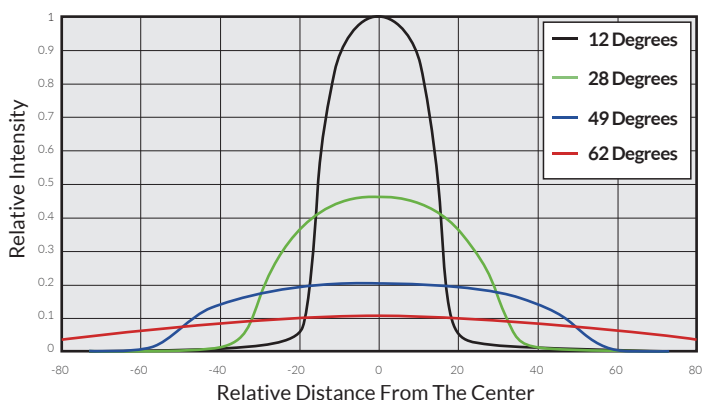

BEAM PROFILE