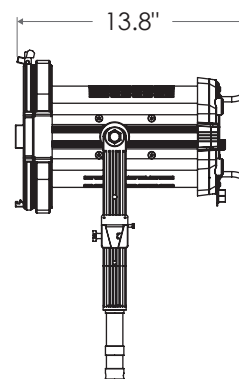

The **Q8 Color** is a 320W 8" LED Fresnel that generates high-quality full-color light output. This fixture uses the latest iteration of Fiilex's Dense Matrix LED technology to deliver color fidelity and optical versatility that are superior to previous generations of LED fresnels. With an extremely wide spot/flood range, smooth dimming to 0%, no flicker, and high CRI, the Q8 Color combines the extensive feature set of top-tier RGBW LEDs with the performance of a tungsten fresnel.

## BEAM PROFILE

### SPECIFICATIONS

Fresnel Diameter	8"
Beam Angle	12°- 62°
CCT Range	2000-10000K continuous tuning + magenta/green shift
CRI	95 typical
TLCI	90 typical
Control Modes	CCT, HSI, RGBW, Gels, CCTRGBW, CCTHSI, CIExy, ICTHS
Dimming	100 - 0% flicker free
Dimming Modes	Smooth, Sharp
Light Engine	DiCon Dense Matrix LED
Power Consumption	320W max AC   300W max DC
BTUs/hour	1091 (BTUs/hour) max
DC Input	48V DC
AC Input	100 - 240V AC, 50 ~ 60Hz
Power Port	XLR-3
DMX/RDM Port	XLR-5
Ethernet	sACN, ArtNet
Weight	Fixture: 17 lbs / 7.7kg (includes yoke)   Power adapter: 4.8 lbs/2.2kg
Size (L x W x H)	13.8" x 12.7" x 19.8" / 35.3cm x 32.3cm x 50.3cm
Mount Type	Combo (baby stud female / junior stud male)
IP Rating	IP-X5 (water-resistant)
Thermal Design	Aluminum extrusion cooling system w/ fan
Operating Temperature	32 - 104°F / 0 - 40°C

### PHOTOMETRIC DATA