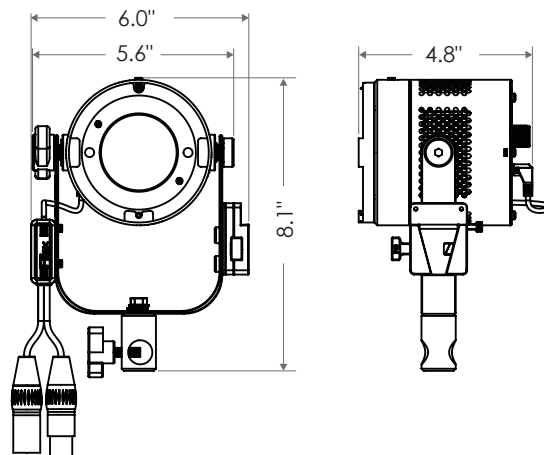

# P3 COLOR

Portable LED Light

The **P3 Color** is a portable 90W LED fixture that packs a ton of features into its compact two pound housing. The P3's white light output ranges from 2000 - 10000K with excellent CRI, and its various color control modes allow users to access the full range of vibrant RGBW illumination. At the core of the P3 is Fiilex's patented Dense Matrix LED, which is an extremely small light source capable of producing crisp shadows and clean barndoor cuts. Accessory attachments can diffuse or focus the P3's output. No other portable LED fixture can match the P3's combination of power, size, and versatility.

## FEATURES

- High-CRI white light output (2000-10000K)
- 8 and 16-bit color modes: CCTRGBW, CCTHSI, CIExy, etc.
- IP-X5 Rating (water resistant)
- Easy PSU / battery mounting on yoke
- Removable yoke for versatile rigging
- Light intensifying / diffusing accessories available
- XLR-5 DMX Adapter yoke attachment available
- Smooth and Sharp dimming modes
- DMX-controllable fan modes: Full, Variable, Silent, Off
- 4-leaf barndoor cuts clean with no color splitting

## BEAM PROFILE

### SPECIFICATIONS

Beam Angle	60° (20° with fresnel accessory)
CCT Range	2000-10000K continuous tuning + magenta/green shift
CRI / TLCI	95 / 90 typical
Control Modes	CCT, HSI, RGBW, Gels, CCTRGBW, CCTHSI, CIExy, ICTHS, and more
Dimming	100% - 0% flicker free
Dimming Modes	Smooth, Sharp
Light Engine	DiCon Dense Matrix LED
Power Consumption	90W max AC   80W max DC
BTUs/hour	307 (BTUs/hour) max
DC Input	14 - 30V DC (via 5.5mm x 2.5mm Barrel)
AC Input	100 - 240V AC, 50 ~ 60Hz (via 5.5mm x 2.5mm Barrel)
DMX/RDM Port	TRRS (XLR-5 DMX Adapter accessory available)
USB Power Output	5V/1A (via USB-C)
Weight	2.0lbs / 0.9kg
Size (L x W x H)	4.8" x 6.0" x 8.1" / 12.2cm x 15.2cm x 20.6cm
Mount	Baby stud 5/8" female (16mm)
IP Rating	IP-X5 (water-resistant)
Thermal Design	Advanced vapor cooling system (fan cooled)
Operating Temperature	32 - 104°F / 0 - 40°C