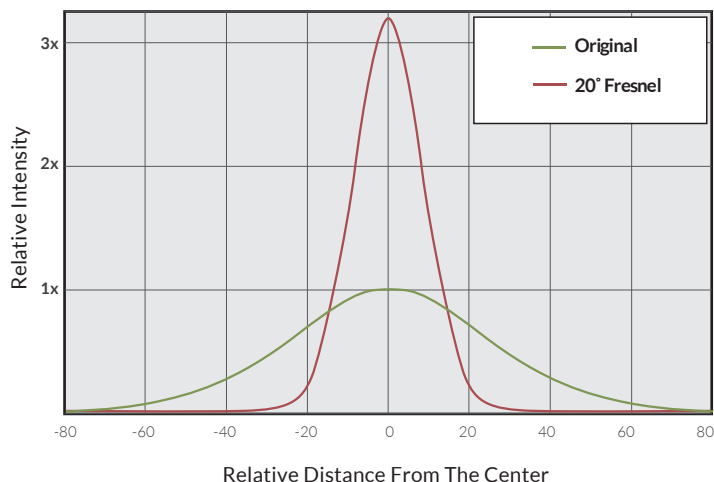

BEAM PROFILE