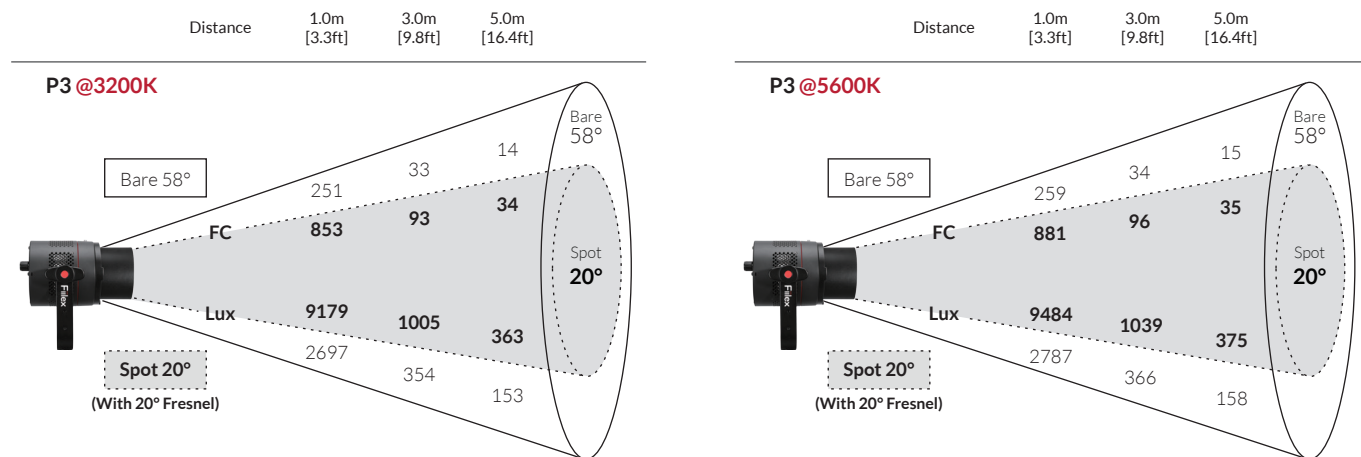

SPECIFICATIONS

Beam Angle	60° (20° with fresnel accessory)
CCT Range	2000-10000K continuous tuning + magenta/green shift
CRI / TLCI	95 / 90 typical
Control Modes	CCT, HSI, RGBW, Gels, CCTRGBW, CCTHSI, CIExy, ICTHS, and more
Dimming	100% - 0% flicker free
Dimming Modes	Smooth, Sharp
Light Engine	DiCon Dense Matrix LED
Power Consumption	90W max AC | 80W max DC
BTUs/hour	307 (BTUs/hour) max
DC Input	14 - 30V DC (via 5.5mm x 2.5mm Barrel)
AC Input	100 - 240V AC, 50 ~ 60Hz (via 5.5mm x 2.5mm Barrel)
DMX/RDM Port	TRRS (XLR-5 DMX Adapter accessory available)
USB Power Output	5V/1A (via USB-C)
Weight	2.0lbs / 0.9kg
Size (L x W x H)	4.8" x 6.0" x 8.1" / 12.2cm x 15.2cm x 20.6cm
Mount	Baby stud 5/8" female (16mm)
IP Rating	IP-X5 (water-resistant)
Thermal Design	Advanced vapor cooling system (fan cooled)
Operating Temperature	32 - 104°F / 0 - 40°C

PHOTOMETRIC DATA