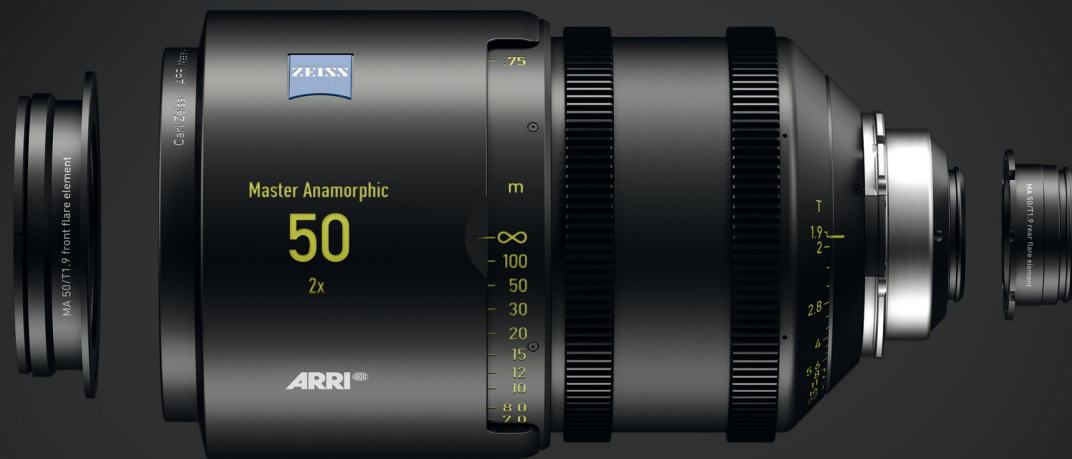

MASTER ANAMORPHIC FLARE SETS

Main Features

- Each focal length can now deliver four distinct looks
- Economical way of offering greater on-set creativity
- Distortion-free optical performance retained
- Flare elements can be exchanged in minutes