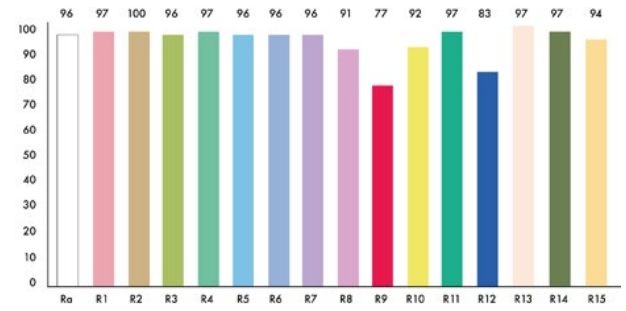

Daylight 5600K

Tungsten 3200K

CRI 5600K

CRI 3200K

Spectrum

Spectrum

General Color Rendition

General Color Rendition

PART NUMBERS	EU	UK	US	Bare Ends
Standard Yoke	945-1101	945-1201	945-1301	945-1401
Pole Operated	945-1111	945-1211	945-1311	945-1411

Optical

- **LED Panel:** RGBWW
- **Beam angle:** 95°
- **CCT Range:** 2,700-10,000K
- **Daylight (5600K) (Lux @10ft/3m):** 614
- **Tungsten (3200K) (Lux @10ft/3m):** 557
- **RED (Lux @10ft/3m):** 74
- **GREEN (Lux @10ft/3m):** 177
- **BLUE (Lux @10ft/3m):** 34
- **CRI (average):** 97
- **TLCI (average):** 94
- **+/- Green-Magenta Adjustment:** Continuously Variable
- **Included Diffusion:** Fixed