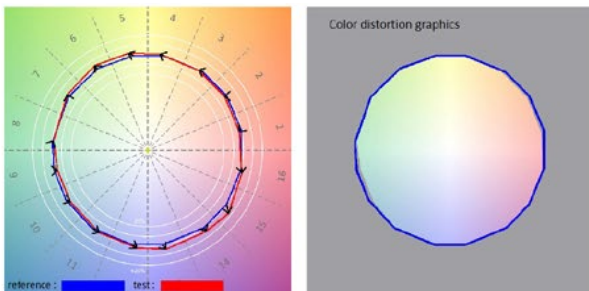

Daylight 5600K

Tungsten 3200K

CRI 5600K

CRI 3200K

Spectrum

Spectrum

General Color Rendition

General Color Rendition

PART NUMBERS	EU	UK	US	Bare Ends
Standard Yoke	945-1101	945-1201	945-1301	945-1401
Pole Operated	945-1111	945-1211	945-1311	945-1411

Optical

- **LED Panel:** RGBWW
- **Beam angle:** 95°
- **CCT Range:** 2,700-10,000K
- **Daylight (5600K) (Lux @10ft/3m):** 614
- **Tungsten (3200K) (Lux @10ft/3m):** 557
- **RED (Lux @10ft/3m):** 74
- **GREEN (Lux @10ft/3m):** 177
- **BLUE (Lux @10ft/3m):** 34
- **CRI (average):** 97
- **TLCI (average):** 94
- **+/- Green-Magenta Adjustment:** Continuously Variable
- **Included Diffusion:** Fixed