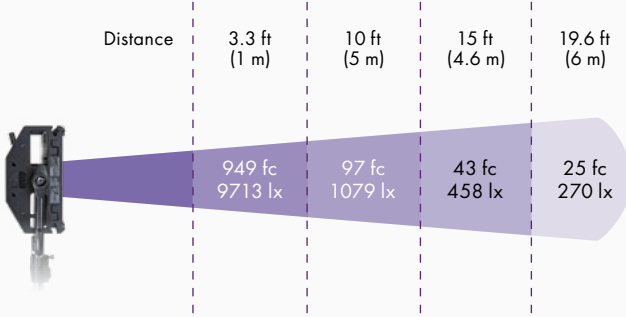

Daylight 5600K