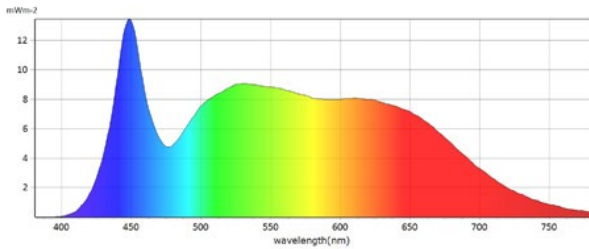

Daylight 5600K

Tungsten 3200K

CRI 5600K

CRI 3200K

Spectrum

Spectrum

General Color Rendition

General Color Rendition

PART NUMBERS	EU	UK	US	Bare Ends
Standard Yoke	945-1101	945-1201	945-1301	945-1401
Pole Operated	945-1111	945-1211	945-1311	945-1411

Optical

- **LED Panel:** RGBWW
- **Beam angle:** 95°
- **CCT Range:** 2,700-10,000K
- **Daylight (5600K) (Lux @10ft/3m):** 614
- **Tungsten (3200K) (Lux @10ft/3m):** 557
- **RED (Lux @10ft/3m):** 74
- **GREEN (Lux @10ft/3m):** 177
- **BLUE (Lux @10ft/3m):** 34
- **CRI (average):** 97
- **TLCI (average):** 94
- **+/- Green-Magenta Adjustment:** Continuously Variable
- **Included Diffusion:** Fixed