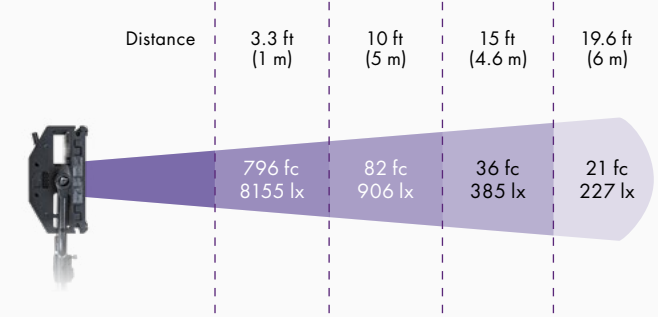

Tungsten 3200K