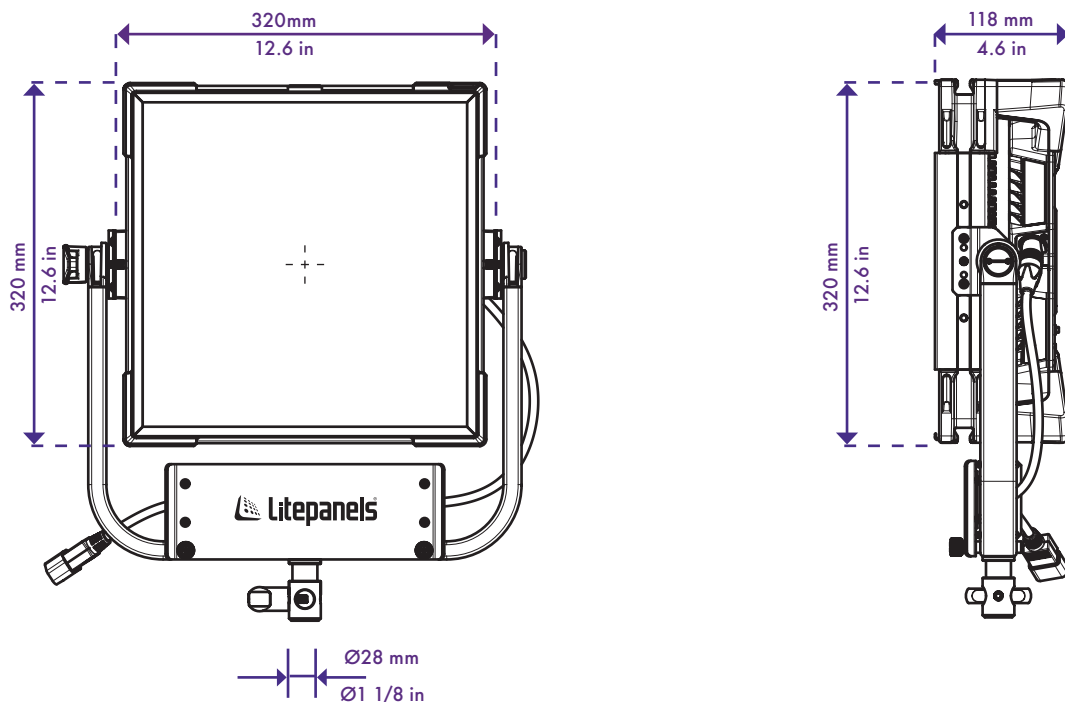

Optical

- **LED Panel:** RGBWW
- **Beam angle:** 95°
- **CCT Range:** 2,700-10,000K
- **Daylight (5600K) (Lux @10ft/3m):** 614
- **Tungsten (3200K) (Lux @10ft/3m):** 557
- **RED (Lux @10ft/3m):** 74
- **GREEN (Lux @10ft/3m):** 177
- **BLUE (Lux @10ft/3m):** 34
- **CRI (average):** 97
- **TLCI (average):** 94
- **+/- Green-Magenta Adjustment:** Continuously Variable
- **Included Diffusion:** Fixed

Operational

- **Lighting Control Modes:** RGBWW/CCT/HSI/Gel/FX/XY
- **Number of Gels:** 300
- **Number of Effects:** 11
- **Dimming Control:** Constant Current 0-100% Continuous
- **Remote Control Options:** DMX, RDM, Apollo CRMX*, WDMX*, Bluetooth*
- **Fan Control:** Yes
- **USB Updates:** Yes
- **Ambient Temp Operation:** -20 to +45°C / -4 to +113°F
- **Estimated LED lifetime:** 50,000+ hrs
- **Preset Options:** 6x preset CCT modes with quick select buttons
  6x customisable user presets with quick select buttons

* Requires optional dongle

Mechanical

- **Versions:** Manual, pole operated
- **Weight*:** Manual: 11.7 lb / 5.3 kg
  Pole Operated: 16 lb / 7.6 kg
- **Height:** 12.6" / 320 mm
- **Width:** 12.6" / 320 mm
- **Depth:** 4.6" / 118 mm
- **Mounting method:** TVMP

* Including yoke and power supply

Electrical

- **Nominal power draw:** 200W
- **Power supply:** Yoke Mounted
- **Mains Input:** IEC, 100-240 Vac / 50-60 Hz
- **IP Rating:** IP20
- **Mobile power options** [not included]:
  - Gemini 1x1 14.4V Battery Plate (fits to yoke or directly on fixture)
  - Dual Battery Bracket with XLR Cable

DIMENSIONS