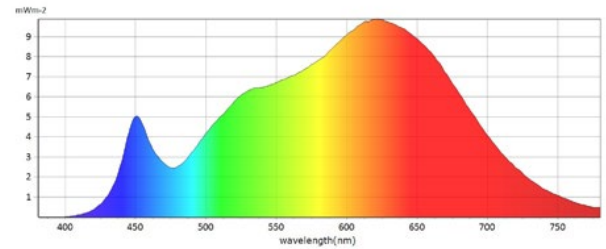

Daylight 5600K

Tungsten 3200K

CRI 5600K

CRI 3200K

Spectrum

Spectrum

General Color Rendition

General Color Rendition

PART NUMBERS	EU	UK	US	Bare Ends
Standard Yoke	945-1101	945-1201	945-1301	945-1401
Pole Operated	945-1111	945-1211	945-1311	945-1411

Optical

- **LED Panel:** RGBWW
- **Beam angle:** 95°
- **CCT Range:** 2,700-10,000K
- **Daylight (5600K) (Lux @10ft/3m):** 614
- **Tungsten (3200K) (Lux @10ft/3m):** 557
- **RED (Lux @10ft/3m):** 74
- **GREEN (Lux @10ft/3m):** 177
- **BLUE (Lux @10ft/3m):** 34
- **CRI (average):** 97
- **TLCI (average):** 94
- **+/- Green-Magenta Adjustment:** Continuously Variable
- **Included Diffusion:** Fixed