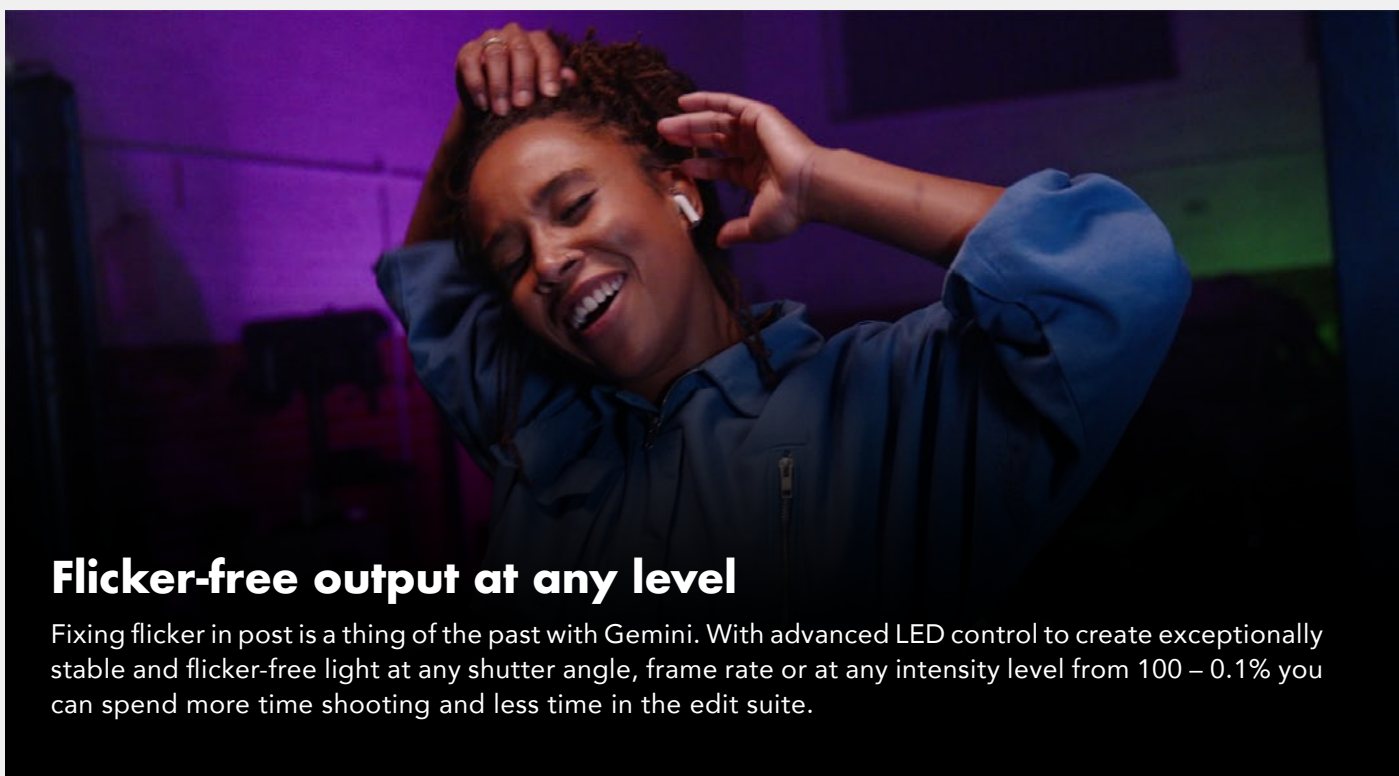

Flicker-free output at any level

Fixing flicker in post is a thing of the past with Gemini. With advanced LED control to create exceptionally stable and flicker-free light at any shutter angle, frame rate or at any intensity level from 100 – 0.1% you can spend more time shooting and less time in the edit suite.