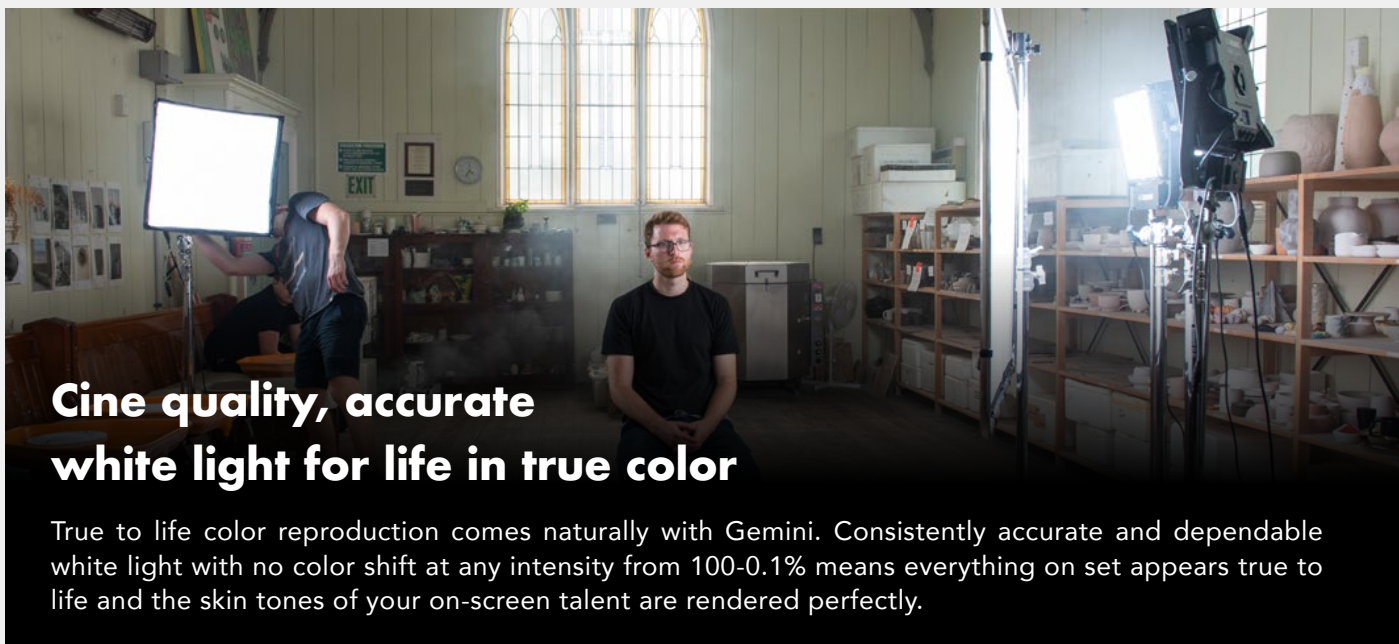

Cine quality, accurate white light for life in true color

True to life color reproduction comes naturally with Gemini. Consistently accurate and dependable white light with no color shift at any intensity from 100-0.1% means everything on set appears true to life and the skin tones of your on-screen talent are rendered perfectly.