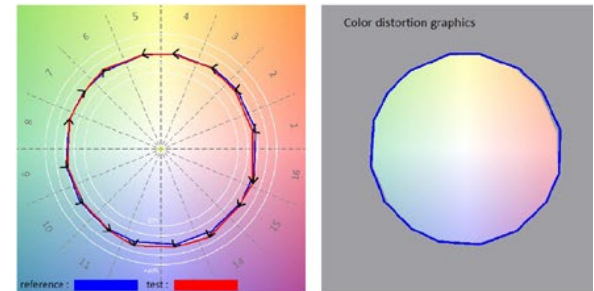

Daylight 5600K

Tungsten 3200K

CRI 5600K

CRI 3200K

Spectrum

Spectrum

General Color Rendition

General Color Rendition

PART NUMBERS	EU	UK	US	Bare Ends
Standard Yoke	945-1101	945-1201	945-1301	945-1401
Pole Operated	945-1111	945-1211	945-1311	945-1411

Optical

- **LED Panel:** RGBWW
- **Beam angle:** 95°
- **CCT Range:** 2,700-10,000K
- **Daylight (5600K) (Lux @10ft/3m):** 614
- **Tungsten (3200K) (Lux @10ft/3m):** 557
- **RED (Lux @10ft/3m):** 74
- **GREEN (Lux @10ft/3m):** 177
- **BLUE (Lux @10ft/3m):** 34
- **CRI (average):** 97
- **TLCI (average):** 94
- **+/- Green-Magenta Adjustment:** Continuously Variable
- **Included Diffusion:** Fixed