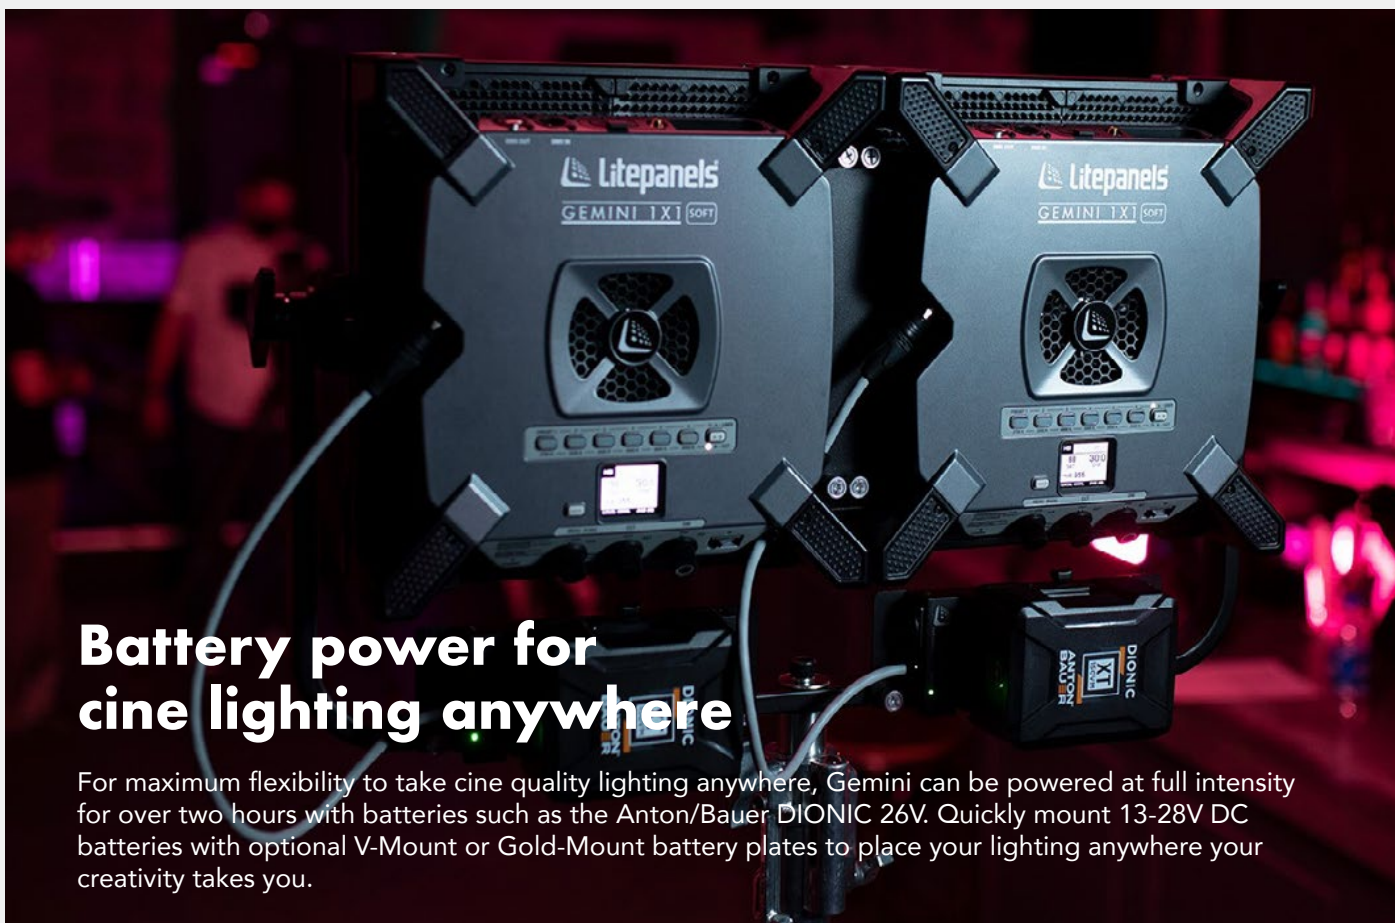

- Front area dimension: 12.6"x12.6"
- 95° Beam angle, 157° Field angle
- Lux at 10ft/3m: 614 (Daylight), 557 (Tungsten)
- Color temperature range 2,700-10,000K.
- Outstanding color accuracy, CRI: 97, TLCI: 94
- Full RGBWW color gamut mixing
- Hue, Saturation and intensity control
- Full plus/minus green color correction
- 0-100% automatic flicker-free dimming at any frame rate or shutter angle
- Wired or wireless DMX & Bluetooth remote control options
- Multi-voltage 100-240VAC; DC Input 13-28VDC
- Optional mobile battery power with 100% intensity output
- Weight: 11.7 lbs (5.3 kg)

Cine quality, accurate white light for life in true color

True to life color reproduction comes naturally with Gemini. Consistently accurate and dependable white light with no color shift at any intensity from 100-0.1% means everything on set appears true to life and the skin tones of your on-screen talent are rendered perfectly.

Lightweight and agile for rapid rigging

Ready to work right out of the box with no assembly required, Gemini is ready to start work immediately. Weighing in at just 5.3kg Gemini is easy to transport and quick to rig or move around your set, use lightweight lighting supports or even hand hold for ultimate lighting versatility. The adjustable onboard power supply mount means that Gemini can be perfectly balanced and positioned quickly to be ready for action.

Battery power for cine lighting anywhere

For maximum flexibility to take cine quality lighting anywhere, Gemini can be powered at full intensity for over two hours with batteries such as the Anton/Bauer DIONIC 26V. Quickly mount 13-28V DC batteries with optional V-Mount or Gold-Mount battery plates to place your lighting anywhere your creativity takes you.