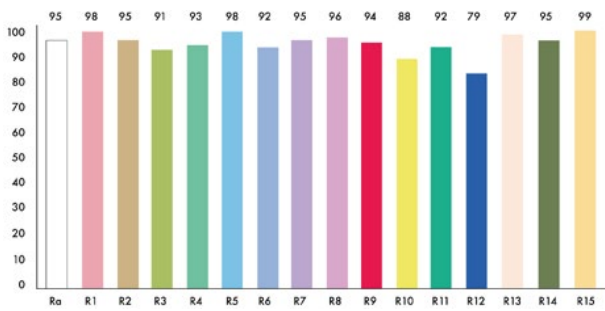

Daylight 5600K

Tungsten 3200K

CRI 5600K

CRI 3200K

Spectrum

Spectrum

General Color Rendition

General Color Rendition