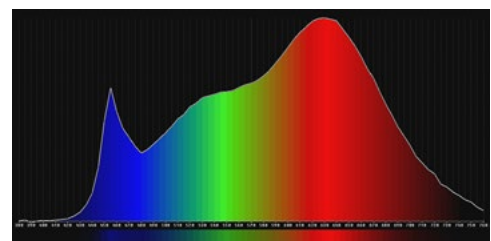

PART NUMBERS	EU	UK	US	Bare Ends
Standard Yoke	945-2101	945-2201	945-2301	945-2401
Pole Operated	945-2111	945-2211	945-2311	945-2411

Optical

- **LED Panel:** RGBWW
- **Beam angle (no diffuser):** 46°
- **Beam angle with Domed Diffuser:** >100°
- **Optics:** 46° custom TIR lens
- **CCT Range:** 2,700-10,000K
- **Daylight (5600K) (Lux @10ft/3m):** 3023 (No diff)
  1003 (Domed diff)
- **Tungsten (3200K) (Lux @10ft/3m):** 2456 (No diff)
  912 (Domed diff)
- **RED (Lux @10ft/3m):** 259 (No diff)
- **GREEN (Lux @10ft/3m):** 1099 (No diff)
- **BLUE (Lux @10ft/3m):** 202 (No diff)
- **TLCI / CRI (average):** 98
- **+/- Green-Magenta Adjustment:** Continuously Variable
- **Included Diffusion:** Ultra Light (900-3711)
  Domed (900-3712)

Operational

- **Lighting Control Modes:** RGBWW/CCT/HSI/Gel/FX single dial with LCD menu control
- **Number of Gels:** 300
- **Number of Effects:** 11
- **Dimming Control:** Constant Current 0-100% Continuous
- **Remote Control Options:** DMX, RDM, Apollo CRMX*, WDMX*, Bluetooth*
- **Fan Control:** Yes
- **USB Updates:** Yes
- **Ambient Temp Operation:** - 20 to + 45
- **Estimated LED lifetime:** 50,000+ hrs
- **Preset Options:** 6x preset CCT modes with quick select buttons
  6x customisable user presets with quick select buttons

* Requires optional dongle

Mechanical

- **Versions:** manual, pole operated
- **Weight*:** Manual: 13.25 lb / 6.0 kg
  Pole Operated: 17.85 lbs / 8.1 kg
- **Height:** 12.6" / 320 mm
- **Width:** 12.6" / 320 mm
- **Depth:** 4.3" / 110 mm
- **Mounting method:** TVMP

* Including yoke and power supply

Electrical

- **Nominal power draw:** 200W
- **Power supply:** Yoke Mounted
- **Mains Input:** IEC, 100-240 Vac / 50-60 Hz
- **IP Rating:** IP20
- **Mobile power options [not included]:**
  - Gemini 1x1 14.4V Battery Plate (fits to yoke or directly on fixture)

PHOTOMETRICS

Naturally accurate in any scene