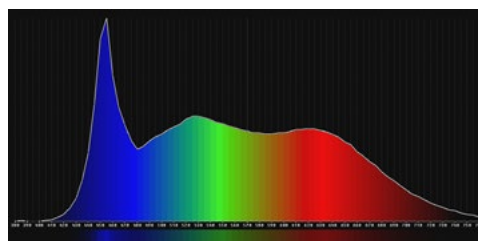

PART NUMBERS	EU	UK	US	Bare Ends
Standard Yoke	945-2101	945-2201	945-2301	945-2401
Pole Operated	945-2111	945-2211	945-2311	945-2411

Optical

- **LED Panel:** RGBWW
- **Beam angle (no diffuser):** 46°
- **Beam angle with Domed Diffuser:** >100°
- **Optics:** 46° custom TIR lens
- **CCT Range:** 2,700-10,000K
- **Daylight (5600K) (Lux @10ft/3m):** 3023 (No diff)
  1003 (Domed diff)
- **Tungsten (3200K) (Lux @10ft/3m):** 2456 (No diff)
  912 (Domed diff)
- **RED (Lux @10ft/3m):** 259 (No diff)
- **GREEN (Lux @10ft/3m):** 1099 (No diff)
- **BLUE (Lux @10ft/3m):** 202 (No diff)
- **TLCI / CRI (average):** 98
- **+/- Green-Magenta Adjustment:** Continuously Variable
- **Included Diffusion:** Ultra Light (900-3711)
  Domed (900-3712)

Operational

- **Lighting Control Modes:** RGBWW/CCT/HSI/Gel/FX single dial with LCD menu control
- **Number of Gels:** 300
- **Number of Effects:** 11
- **Dimming Control:** Constant Current 0-100% Continuous
- **Remote Control Options:** DMX, RDM, Apollo CRMX*, WDMX*, Bluetooth*
- **Fan Control:** Yes
- **USB Updates:** Yes
- **Ambient Temp Operation:** - 20 to + 45
- **Estimated LED lifetime:** 50,000+ hrs
- **Preset Options:** 6x preset CCT modes with quick select buttons
  6x customisable user presets with quick select buttons

* Requires optional dongle

Mechanical

- **Versions:** manual, pole operated
- **Weight*:** Manual: 13.25 lb / 6.0 kg
  Pole Operated: 17.85 lbs / 8.1 kg
- **Height:** 12.6" / 320 mm
- **Width:** 12.6" / 320 mm
- **Depth:** 4.3" / 110 mm
- **Mounting method:** TVMP

* Including yoke and power supply

Electrical

- **Nominal power draw:** 200W
- **Power supply:** Yoke Mounted
- **Mains Input:** IEC, 100-240 Vac / 50-60 Hz
- **IP Rating:** IP20
- **Mobile power options [not included]:**
  - Gemini 1x1 14.4V Battery Plate (fits to yoke or directly on fixture)

PHOTOMETRICS

Naturally accurate in any scene