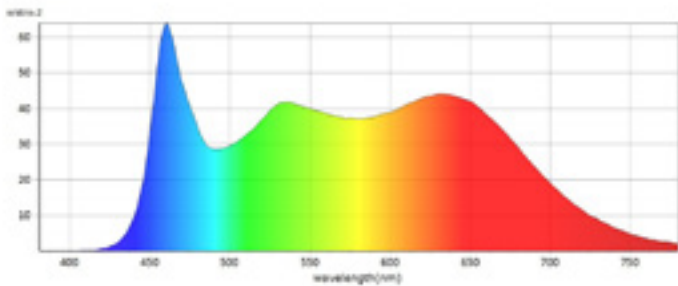

Daylight 5600K

Tungsten 3200K

CRI 5600K

Spectrum

General Color Rendition

Measurements taken with domed diffuser

CRI 3200K

Spectrum