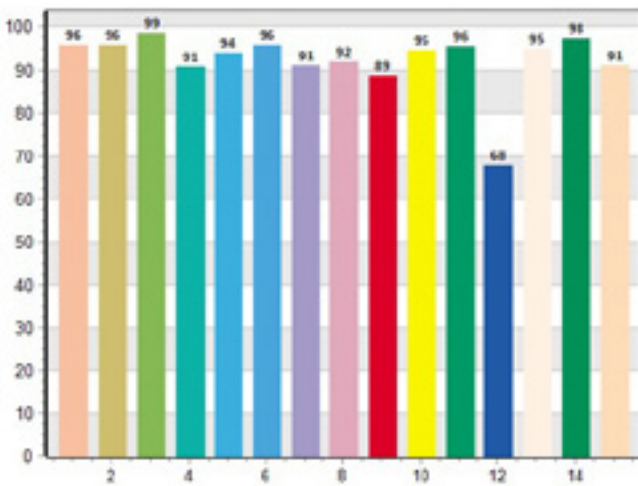

Highly accurate correlated color temperature control across the full spectrum from a warm 2700K to a cool 10000K with full plus minus green/magenta fine tuning.

Outstanding agility

Lighter than any comparable 2x1 panel and with no separate ballast, the Gemini 2x1 Hard stands apart as a lightweight weighing in at just 25.3lbs (11.5kg). Integrated DMX and CRMX speed up control, with lighting modes that offer pinpoint color manipulation. Gemini is faster and safer to rig, and ready for action in any location.

Daylight 5600K

Tungsten 3200K

CRI 5600K

Spectrum

General Color Rendition

Measurements taken with domed diffuser

CRI 3200K

Spectrum