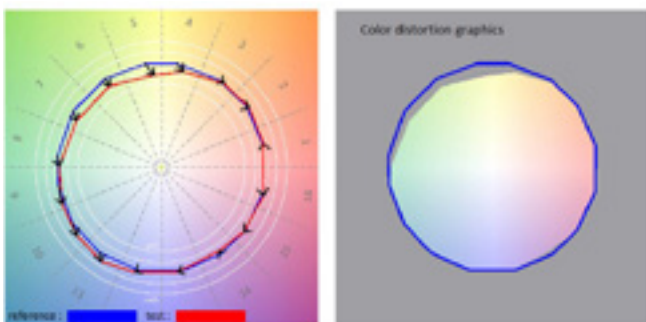

Daylight 5600K

Tungsten 3200K

CRI 5600K

Spectrum

General Color Rendition

Measurements taken with domed diffuser

CRI 3200K

Spectrum

General Color Rendition

Measurements taken with domed diffuser

PART NUMBERS	EU	UK	US	Bare Ends
Standard Yoke	940-2101	940-2201	940-2301	940-2401
Pole Operated	940-2111	940-2211	940-2311	940-2411

Optical

- **LED Panel:** RGBWW
- **Beam angle (no diffuser):** 20°
- **Beam angle with Domed Diffuser:** >100°
- **Optics:** 20° custom TIR lens
- **CCT Range:** 2,700-10,000K
- **Daylight (5600K) (Lux @10ft/3m):** 23,000 (No diff)
8,000 (Ultra Light diff)
2,800 (Domed diff)
- **Tungsten (3200K) (Lux @10ft/3m):** 20,000 (No diff)
6,700 (Ultra Light diff)
2,300 (Domed diff)
- **RED (Lux @10ft/3m):** 2,700 (No diff)
- **GREEN (Lux @10ft/3m):** 11,800 (No diff)
- **BLUE (Lux @10ft/3m):** 1,300 (No diff)
- **CRI (average*):** 95
- **TLCI (average*):** 97
- **+/- Green-Magenta Adjustment:** Continuously Variable
- **Included Diffusion:** Ultra Light (900-3653)
Domed (900-3649)