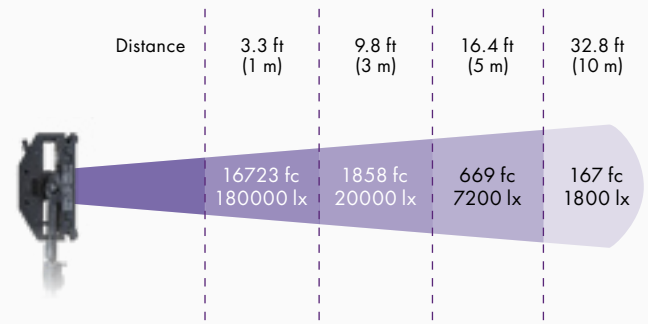

Tungsten 3200K