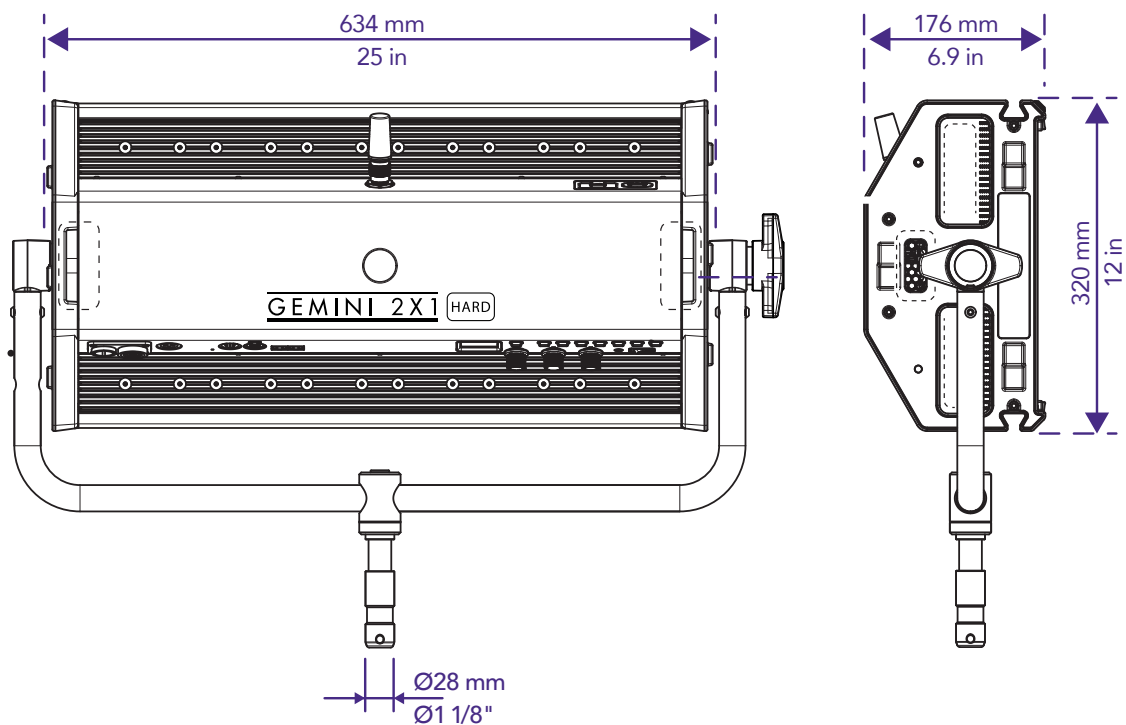

*measured with Domed Diffuser

Operational

- **Lighting Control Modes:** RGBWW/CCT/HSI/XY/Gel/FX
  single dial with LCD menu control
- **Number of Gels:** 300
- **Number of Effects:** 11
- **Dimming Control:** Constant Current 0-100% Continuous
- **Remote Control Options:** Integrated: DMX, RDM, CRMX
  Optional dongle: Bluetooth
- **Fan Control:** Yes
- **USB Updates:** Yes
- **Ambient Temp Operation:** -4° to 113° F / - 20° to + 45° C
- **Estimated LED lifetime:** 35,000+ hrs
- **Preset Options:** 6x preset CCT modes with quick select buttons
  6x customisable user presets with quick select buttons

Mechanical

- **Versions:** Manual, pole operated
- **Weight*:** Manual: 25.3 lbs / 11.5 kg
  Pole Operated: 32 lbs / 14.5 kg
- **Size (without yoke):** H12" W25" D6.9"
  H320mm W634mm D176mm
- **Size (with yoke):** H20.8" W29.4" D6.9"
  H520mm W748mm D176mm
- **Mounting method:** Junior Pin (removable)

* Including yoke and power supply

Electrical

- **Nominal power draw:** 500W
- **Power supply:** Internal
- **Mains Input:** PowerCON True 1, 100-240 VAC / 50-60 Hz
- **Battery DC Voltage Range:** 26-33 VDC
- **IP Rating:** IP20

DIMENSIONS