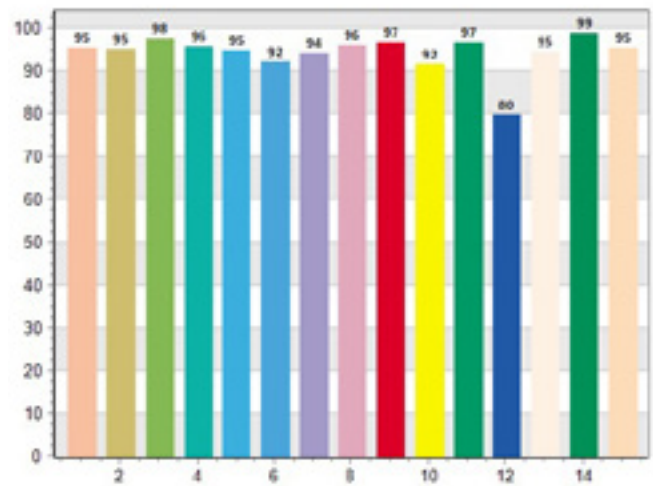

Daylight 5600K

Tungsten 3200K

CRI 5600K

Spectrum

General Color Rendition

Measurements taken with domed diffuser

CRI 3200K

Spectrum

General Color Rendition

Measurements taken with domed diffuser

PART NUMBERS	EU	UK	US	Bare Ends
Standard Yoke	940-2101	940-2201	940-2301	940-2401
Pole Operated	940-2111	940-2211	940-2311	940-2411

Optical

- **LED Panel:** RGBWW
- **Beam angle (no diffuser):** 20°
- **Beam angle with Domed Diffuser:** >100°
- **Optics:** 20° custom TIR lens
- **CCT Range:** 2,700-10,000K
- **Daylight (5600K) (Lux @10ft/3m):** 23,000 (No diff)
8,000 (Ultra Light diff)
2,800 (Domed diff)
- **Tungsten (3200K) (Lux @10ft/3m):** 20,000 (No diff)
6,700 (Ultra Light diff)
2,300 (Domed diff)
- **RED (Lux @10ft/3m):** 2,700 (No diff)
- **GREEN (Lux @10ft/3m):** 11,800 (No diff)
- **BLUE (Lux @10ft/3m):** 1,300 (No diff)
- **CRI (average*):** 95
- **TLCI (average*):** 97
- **+/- Green-Magenta Adjustment:** Continuously Variable
- **Included Diffusion:** Ultra Light (900-3653)
Domed (900-3649)