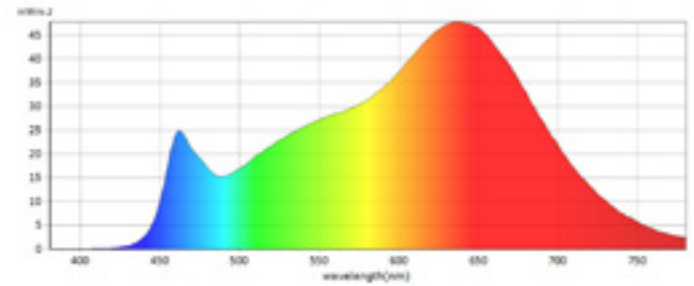

Daylight 5600K

Tungsten 3200K

CRI 5600K

Spectrum

General Color Rendition

Measurements taken with domed diffuser

CRI 3200K

Spectrum