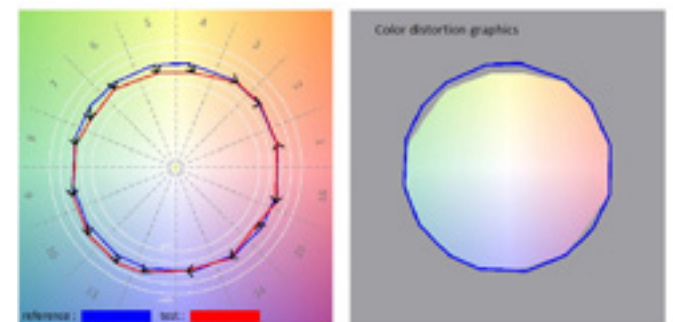

Daylight 5600K

Tungsten 3200K

CRI 5600K

Spectrum

General Color Rendition

Measurements taken with domed diffuser

CRI 3200K

Spectrum

General Color Rendition

Measurements taken with domed diffuser

PART NUMBERS	EU	UK	US	Bare Ends
Standard Yoke	940-2101	940-2201	940-2301	940-2401
Pole Operated	940-2111	940-2211	940-2311	940-2411

Optical

- **LED Panel:** RGBWW
- **Beam angle (no diffuser):** 20°
- **Beam angle with Domed Diffuser:** >100°
- **Optics:** 20° custom TIR lens
- **CCT Range:** 2,700-10,000K
- **Daylight (5600K) (Lux @10ft/3m):** 23,000 (No diff)
8,000 (Ultra Light diff)
2,800 (Domed diff)
- **Tungsten (3200K) (Lux @10ft/3m):** 20,000 (No diff)
6,700 (Ultra Light diff)
2,300 (Domed diff)
- **RED (Lux @10ft/3m):** 2,700 (No diff)
- **GREEN (Lux @10ft/3m):** 11,800 (No diff)
- **BLUE (Lux @10ft/3m):** 1,300 (No diff)
- **CRI (average*):** 95
- **TLCI (average*):** 97
- **+/- Green-Magenta Adjustment:** Continuously Variable
- **Included Diffusion:** Ultra Light (900-3653)
Domed (900-3649)