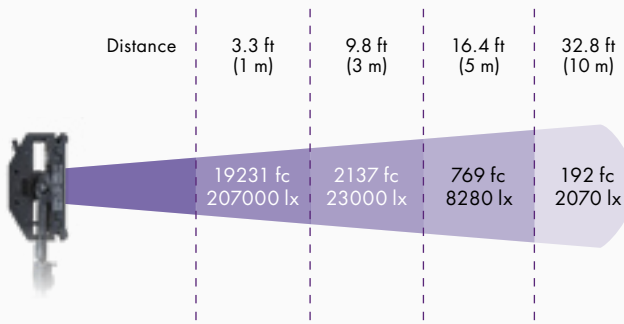

Daylight 5600K