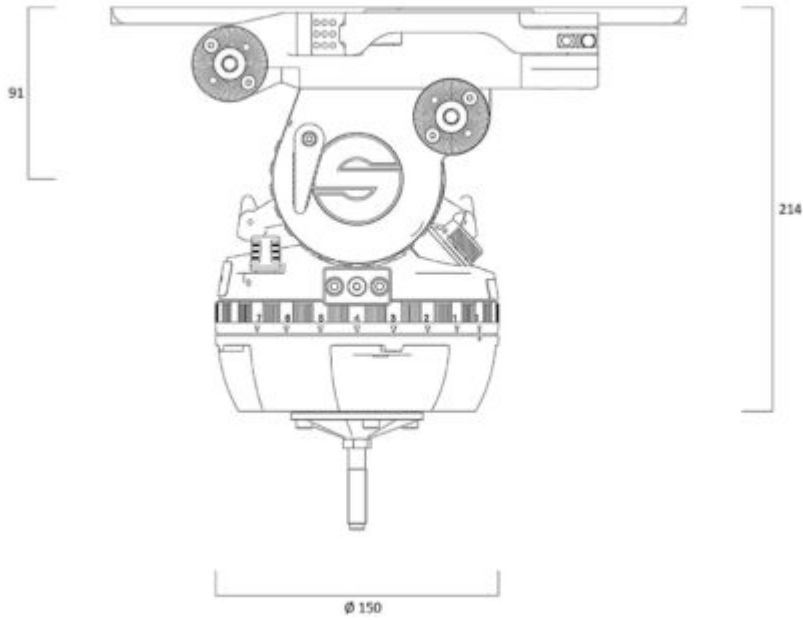

DIAGRAMS

Half ball with integrated flat base