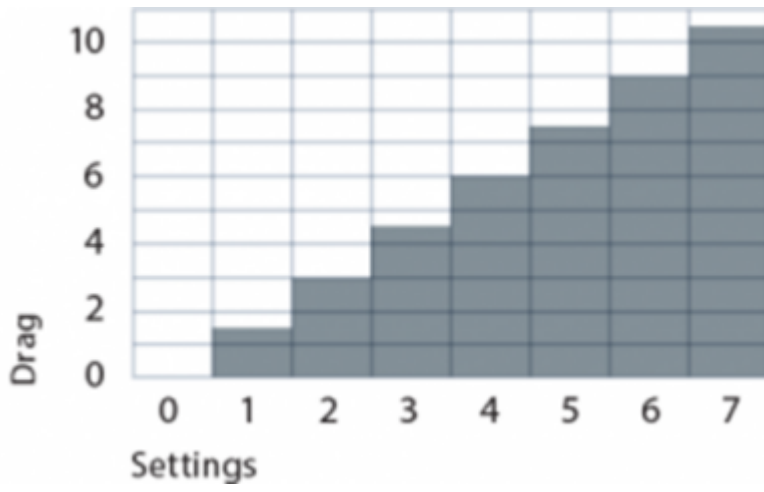

TECHNICAL SPECIFICATIONS

Range	Cine
Bowl Size	150 mm
Interface Compatibility	Sideload
Spreader Type	Mid-level spreader
Material	Carbon Fibre
Payload	3 kg to 32 kg 6.6 lb to 70.5 lb
Counterbalance	18 counterbalance steps + Boost Button
Drag	7 + 0 drag settings
Weight	12.2 kg 26.9 lb
Tripod Stages	2
Pan Bar Count	1
Sliding Range	15 cm 5.9 in
Tilt Range	90° to -75°
Temperature Range	-40 °C to 60 °C -40 °F to 140 °F
Transport Length	95 cm 37.4 in
Level Bubble	Yes, illuminated
Adaptor Viewfinder Extension	Included Adaptor
Height	77 cm to 173 cm 30.3 in to 68.1 in

IN THE BOX

- [3007 - Cine 30](#)
- [3372 - Front pan bar HD](#)
- [6386 - Tripod EFP 2 CF](#)
- [7007 - Mid-level spreader 100/150](#)
- [7004 - Rubber Feet 100/150](#)

DIAGRAMS

Half ball with integrated flat base