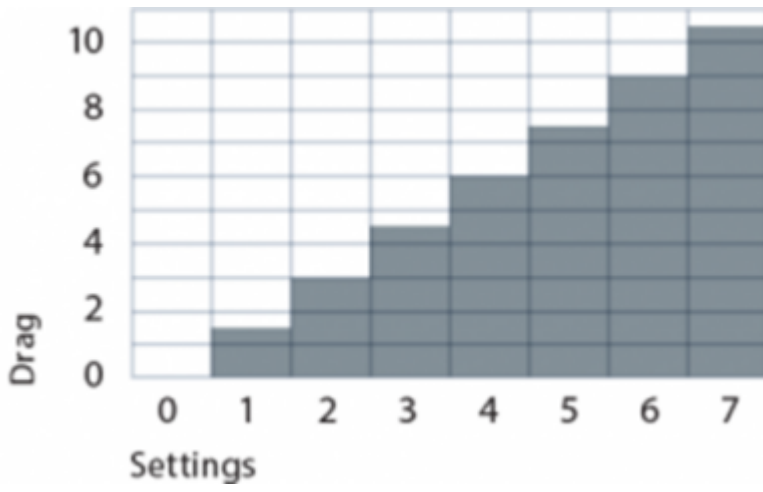

TECHNICAL SPECIFICATIONS

Range	Cine
Bowl Size	150 mm
Interface Compatibility	Sideload
Spreader Type	Ground spreader
Material	Carbon Fibre
Payload	3 kg to 32 kg 6.6 lb to 70.5 lb
Counterbalance	18 counterbalance steps + Boost Button
Drag	7 + 0 drag settings
Weight	12.7 kg 28 lb
Tripod Stages	2
Pan Bar Count	1
Sliding Range	15 cm 5.9 in
Tilt Range	90° to -75°
Temperature Range	-40 °C to 60 °C -40 °F to 140 °F
Transport Length	95 cm 37.4 in
Level Bubble	Yes, illuminated
Adaptor Viewfinder Extension	Included Adaptor
Height	76 cm to 176 cm 29.9 in to 69.3 in

IN THE BOX

- [3007 - Cine 30](#)
- [3372 - Front pan bar HD](#)
- [6386 - Tripod EFP 2 CF](#)
- [7003 - Ground spreader SP 100/150](#)

DIAGRAMS

Half ball with integrated flat base

YOU MAY ALSO LIKE...

[System Cine 30](#)