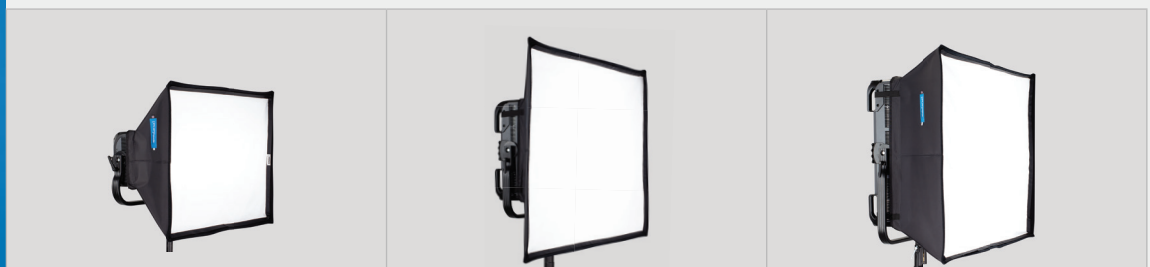

## ACCESSORIES FOR ETC fos/4

Just as you are passionate about creating inspiring images, Chimera puts the same passion into handcrafting our lighting solutions for you. These accessories, which have been optimized for the ETC fos/4 include:

- Field-proven proprietary textiles
- Robust construction for superior durability
- Chimera's handcrafted quality
- Attaches without a frame or bracket

<b>ITEM:</b>	1687	1688	1689
<b>DESCRIPTION:</b>	POP Bank for fos/4 Px8	POP Bank for fos/4 Px16	POP Bank for fos/4 Px24
<b>PRODUCT SIZE:</b>	H x W x D: 25 x 30 x 11in 635 x 762 x 279mm	H x W x D: 34 x 45 x 9in 864 x 1143 x 229mm	H x W x D: 34 x 45 x 13in 864 x 1143 x 330mm
<b>FRONT SCREEN:</b>	Standard Small	Standard Medium	Standard Medium
<b>PRODUCT WEIGHT:</b>	2.5lbs/1.1kg	3.75lbs/1.7kg	5.5lbs/2.5kg
<b>PACKED SIZE/WEIGHT:</b>	H x W x L: 23.5 x 14 x 4in 597 x 356 x 107mm	H x W x L: 23.5 x 14 x 4in 597 x 356 x 107mm	H x W x L: 25 x 25 x 3in 635 x 635 x 76mm
<b>PACKED PRODUCT WEIGHT:</b>	3.5lbs/1.6kg	4.75lbs/2.1kg	6.5lbs/2.9kg
<b>IN THE BOX :</b>	- POP bank packed in messenger style sack - Full & Half Chimera Cloth - Front screens - Instruction sheet	- POP bank packed in messenger style sack - Full & Half Chimera Cloth - Front screens - Instruction sheet	- POP bank packed in messenger style sack - Full & Half Chimera Cloth - Front screens - Instruction sheet
<b>40 DEGREE ezPOP:</b>	3704EZ	3714EZ	3724EZ
<b>50 DEGREE ezPOP:</b>	3705EZ	3715EZ	3725EZ
<b>60 DEGREE ezPOP:</b>	3706EZ	3716EZ	3726EZ