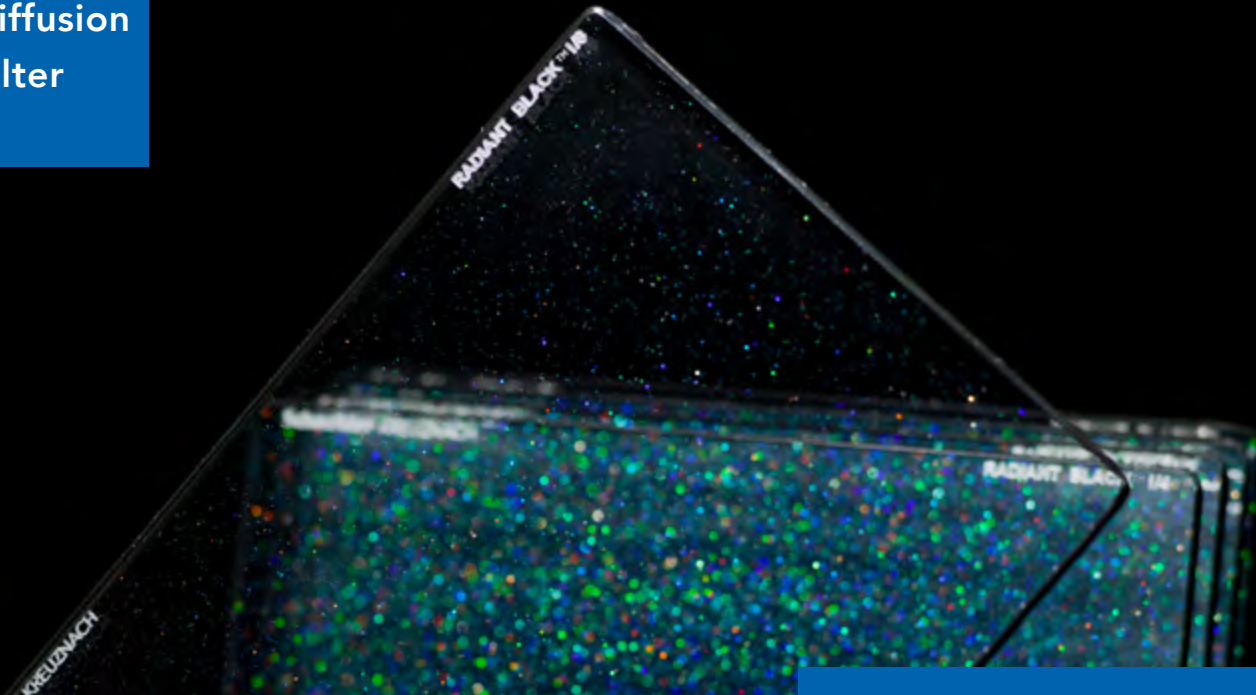

Diffusion
Filter

Radiant Black™

Softness

Halation

Rich Black

Low Contrast

Haze-free skin tone elegance

- + Beautiful skin tones while keeping rich blacks
- + Virtually no halo
- + Preserves contrast