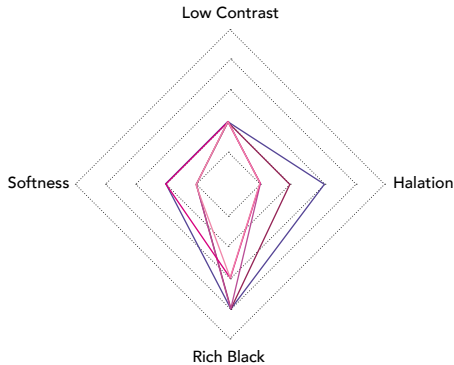

Headquarters - Germany
Jos. Schneider Optische Werke GmbH
Ringstraße 132
55543 Bad Kreuznach

Europe
+49 (0) 671 601 551
cine@schneiderkreuznach.com
www.schneiderkreuznach.com

North America
East Coast: +1 800 645 7239
West Coast: +1 800 228 1254
info@schneideroptics.com

Asia
+65 9488 0062
cheangv@schneiderkreuznach.com