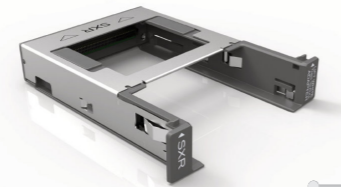

CODEX Compact Drive Dock (TB3)
[K2.0034320](#) (Codex# CDX.0001007)

CODEX Compact Drive Adapter
[K2.0024131](#) (Codex# CDX.0001009)

CODEX Compact Drive Dock (Thunderbolt 3)
[K2.0034320](#) (CODEX Model No: CX.0001007)

** Most Compact Drive 1TB need a firmware update, which can be applied by ALEXA 35 in-camera. Updated drives will also be supported starting with Mini LF SUP 7.1.1.
 *** Mini LF supports Compact Drive 2TB starting with Mini LF SUP 7.1.1

CODEX Capture Drive

ALEXA LF

ALEXA SXT W

CODEX SXR Capture Drive Adapter
[K2.0008429](#) (Codex# CDX-37097)

CODEX SXR Capture Drive 1TB
[K2.0006942](#) (CODEX# CDX-37019/18)
CODEX SXR Capture Drive set 4x1TB
[K0.0006946](#)